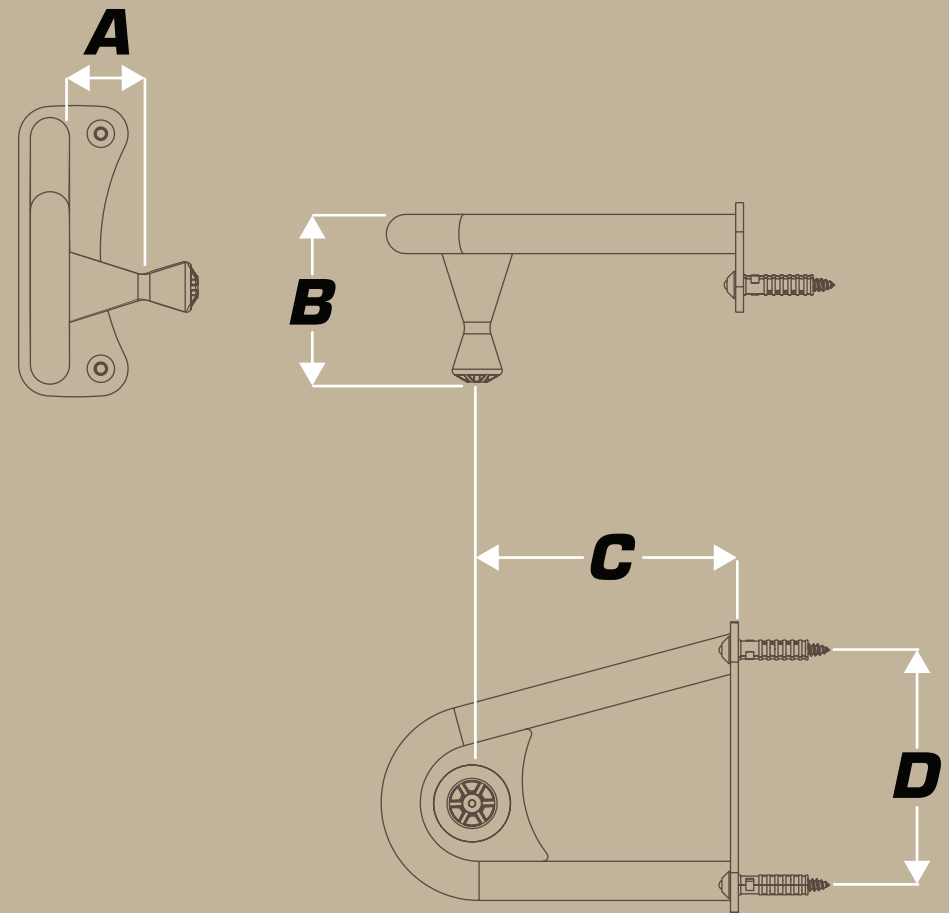

WallRide Dimension Chart

WallRide+ and SS+

WallRide and SS

Measurement	WallRide+ and SS+	WallRide and SS
A	1.8" (4.7 cm)	1.8" (4.7 cm)
B	4.3" (11 cm)	4.3" (11 cm)
C	6.5" (16.5 cm)	6.5" (16.5 cm)
D	5.9" (15 cm)	5.9" (15 cm)
E	39.5" (100cm)	X
E	47.25 (120	X