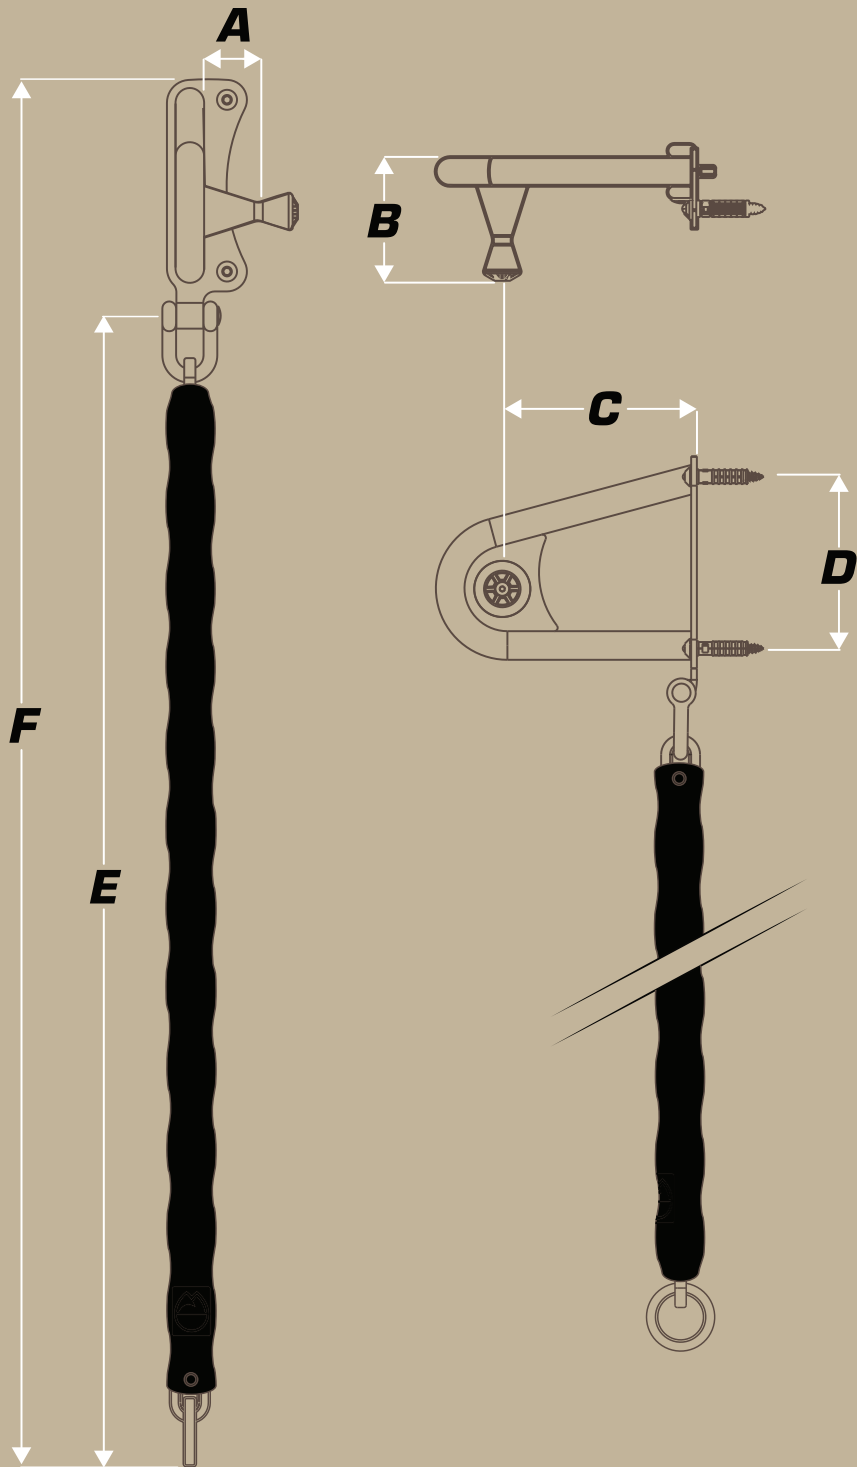

WallRide Dimension Chart

WallRide+ and SS+

WallRide and SS

Measurement	WallRide+ and SS+	WallRide and SS
A	1.8" (4.7 cm)	1.8" (4.7 cm)
B	4.3" (11 cm)	4.3" (11 cm)
C	6.5" (16.5 cm)	6.5" (16.5 cm)
D	5.9" (15 cm)	5.9" (15 cm)
E	39.5" (100cm)	X
E	47.25 (120	X